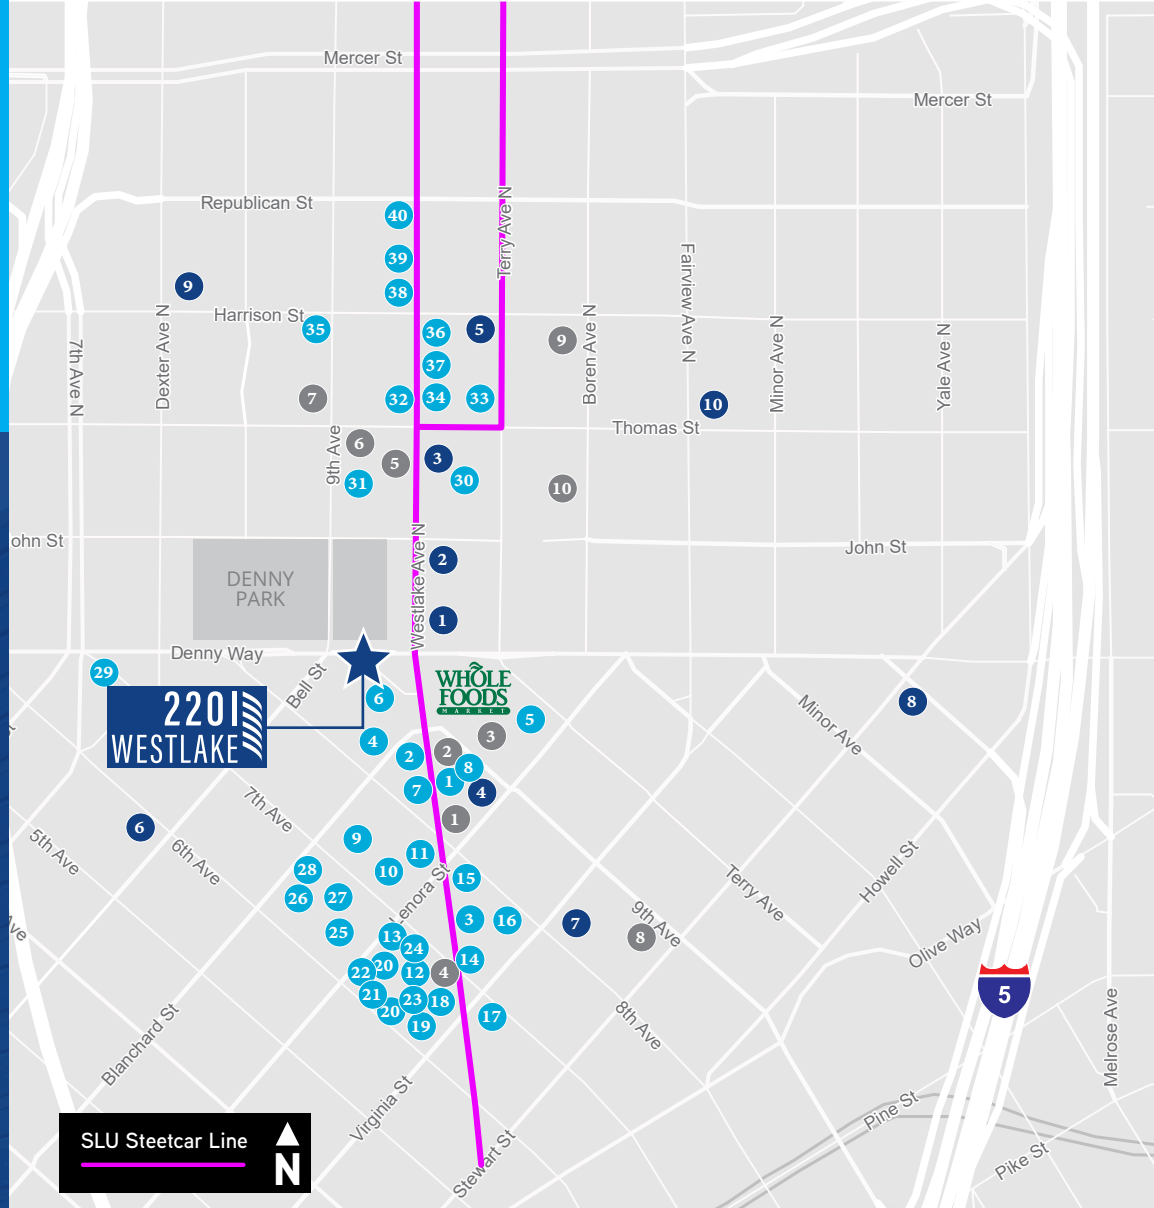

# NEIGHBORHOOD AMENITIES

## ALONG SOUTH LAKE UNION STREETCAR LINE

WALK SCORE

**100**

TRANSIT SCORE

**100**

BIKE SCORE

**81**

### DINING

- |                            |                             |                     |                          |
|----------------------------|-----------------------------|---------------------|--------------------------|
| 1 Vinason Pho & Grill      | 11 Casco Antiguo SLU        | 21 Mamnoon Street   | 31 Jack's BBQ            |
| 2 The Butcher's Table      | 12 Great State Burger       | 22 Evergreens Salad | 32 Yellow Dot Cafe       |
| 3 Petra Cafe               | 13 Kiki Ramen               | 23 Skillet Regrade  | 33 On the Fly            |
| 4 Wild Ginger Mackenzie    | 14 Cafe Suisse              | 24 Anar             | 34 Flying Fish           |
| 5 Tutta Bella Pizzeria     | 15 Metropolitan Deli + Cafe | 25 Willmott's Ghost | 35 Hurry Curry of Tokyo  |
| 6 Einstein Brothers Bagels | 16 Urban Sushi Kitchen      | 26 Wonderbowl       | 36 Jimmy John's          |
| 7 Shake Shack              | 17 Barolo Ristorante        | 27 2120             | 37 Portage Bay           |
| 8 Caravan Crepes           | 18 Marination               | 28 Lady Yum         | 38 Serious Pie & Biscuit |
| 9 Joe & the Juice          | 19 Poke Alice 2             | 29 5 Point Cafe     | 39 Kakao                 |
| 10 Ma'ono Fried Chicken    | 20 Potbelly Sandwich Shop   | 30 Chipotle         | 40 re:public             |